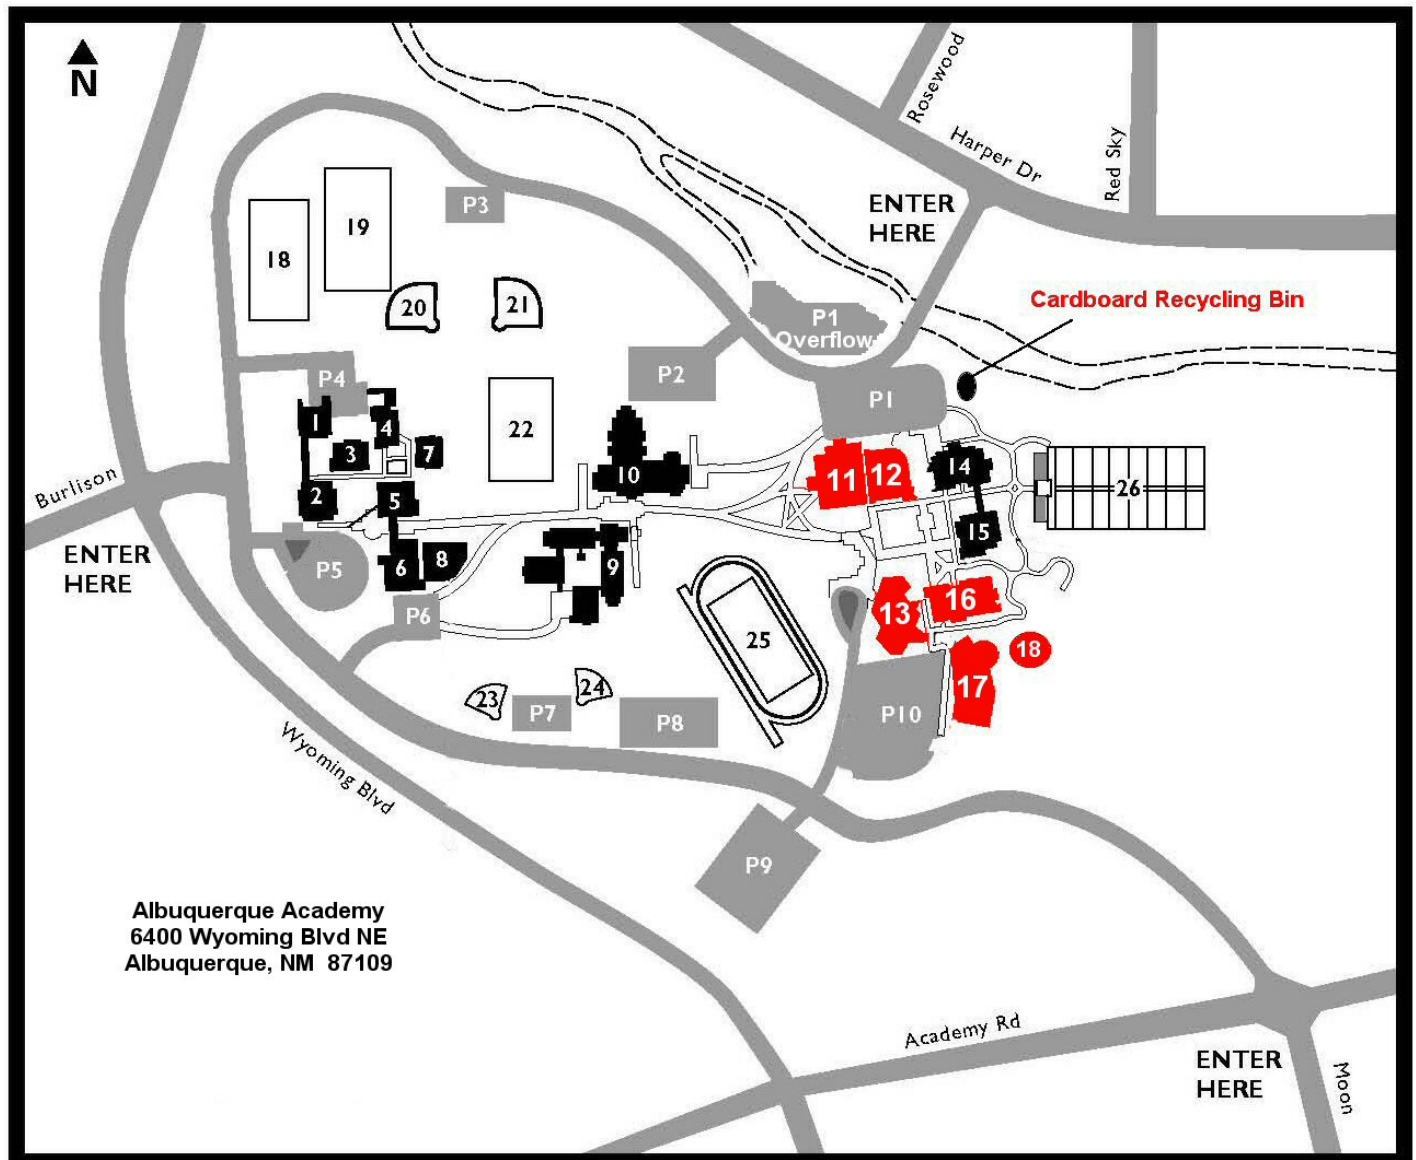

Destination ImagiNation[®] Tournament Map

Albuquerque Academy
6400 Wyoming Blvd NE
Albuquerque, NM 87109

11 - Gymnasium

Awards Ceremony (Main Gym)
Direct Deposit (Auxillary Gym)

12 - East Dining Hall

Registration
Lunch
Concessions
Team Gathering
Volunteer Check-In
Judges' Lounge (Elkins Room)

18 - Outdoor Amplitheater

Workshop

13 - Sims Performing Arts Center

DI-Bot (Main Auditorium)
Breaking DI News (Foyer)
Workshop (Little Theater)

16 - Brown Hall

Instant Challenges (B305)
Do or DI (Gardenhine Lecture Room)